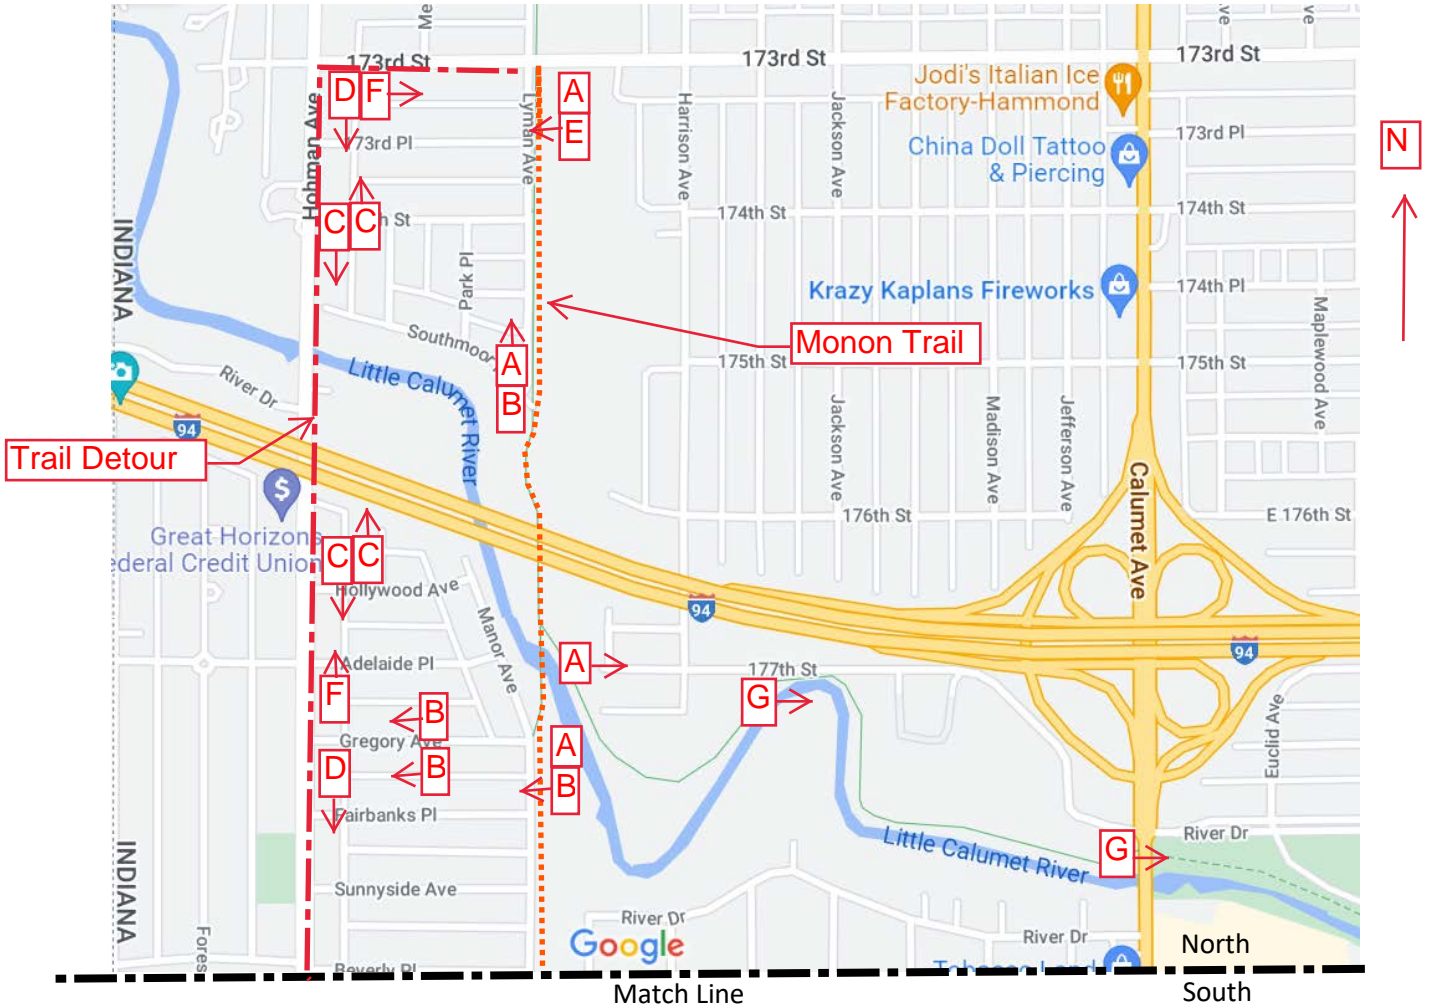

### **Hammond**

- Utility Relocation, Sewer & Water
  - Hohman Avenue at Michigan Avenue. Periodic lane closures at Michigan Street for water main work. Michigan will be closed Eastbound for two weeks beginning 6/14/22. Detour posted.
  - Detroit Ave closes at Lyman Ave on 6/27/2022 for utility relocates
  - Various lane closures on 173<sup>rd</sup> Street between Lyman Ave. and Harrison Ave. for waterline installation
  - NIPSCO & Telecommunications Relocations continue.
- Substructure Work for Bridges and Elevated Structures
  - Pile driving activities near future Hammond Gateway Station working south through project corridor. Currently at Hohman/Michigan.
  - Hanover Street will be permanently closed between Wabash and Sheffield Avenues.
  - Monon Trail closed from South end of 173<sup>rd</sup> to Little Calumet River. (Detour attached, this also extends into Munster to Ridge Road)
    - Removal of Pedestrian Bridge over Little Calumet River is ongoing through the week of July 4<sup>th</sup>.
  - Earthwork activities beginning on 6/27/22 in the South Hammond Station Area (173<sup>rd</sup> Street Station) continuing North towards 165<sup>th</sup>.

### **Munster**

- NIPSCO & Telecommunications Relocations.
- Silt fence installation along the right of way from Fisher Street south to 45<sup>th</sup> Street.
- Stump removal between Fisher and 45<sup>th</sup>.
- Construction of a retaining wall East of the Monon Trail between Broadmoor Ave. and Ridge Road continuing.
- Monon Trail will be closed for the foreseeable future beginning on June 6<sup>th</sup> from Little Calumet River to Ridge Road. (Detour Attached)
- Continue Potholing North of 45<sup>th</sup> street.
- Drainage Work behind Hartsfield Village.

# Monon Trail Closure

June 6<sup>th</sup> 2022 to June 6<sup>th</sup> 2024