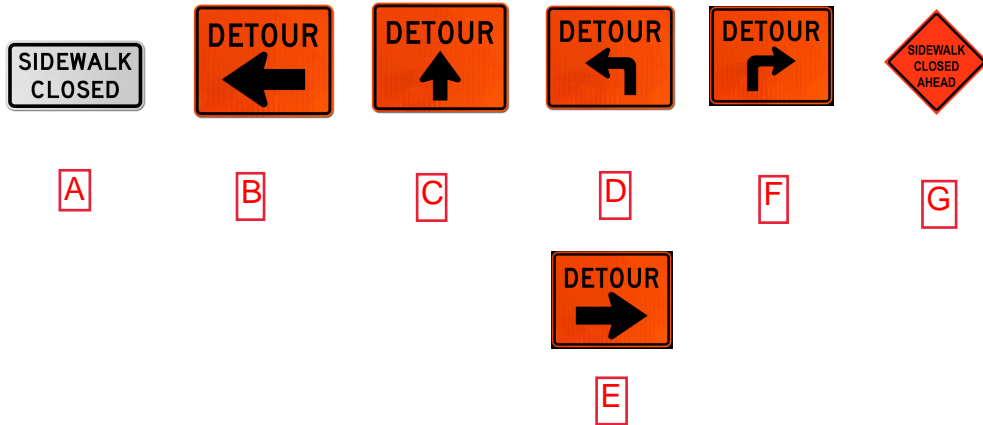

Monon Trail Closure

June 6th 2022 to June 6th 2024