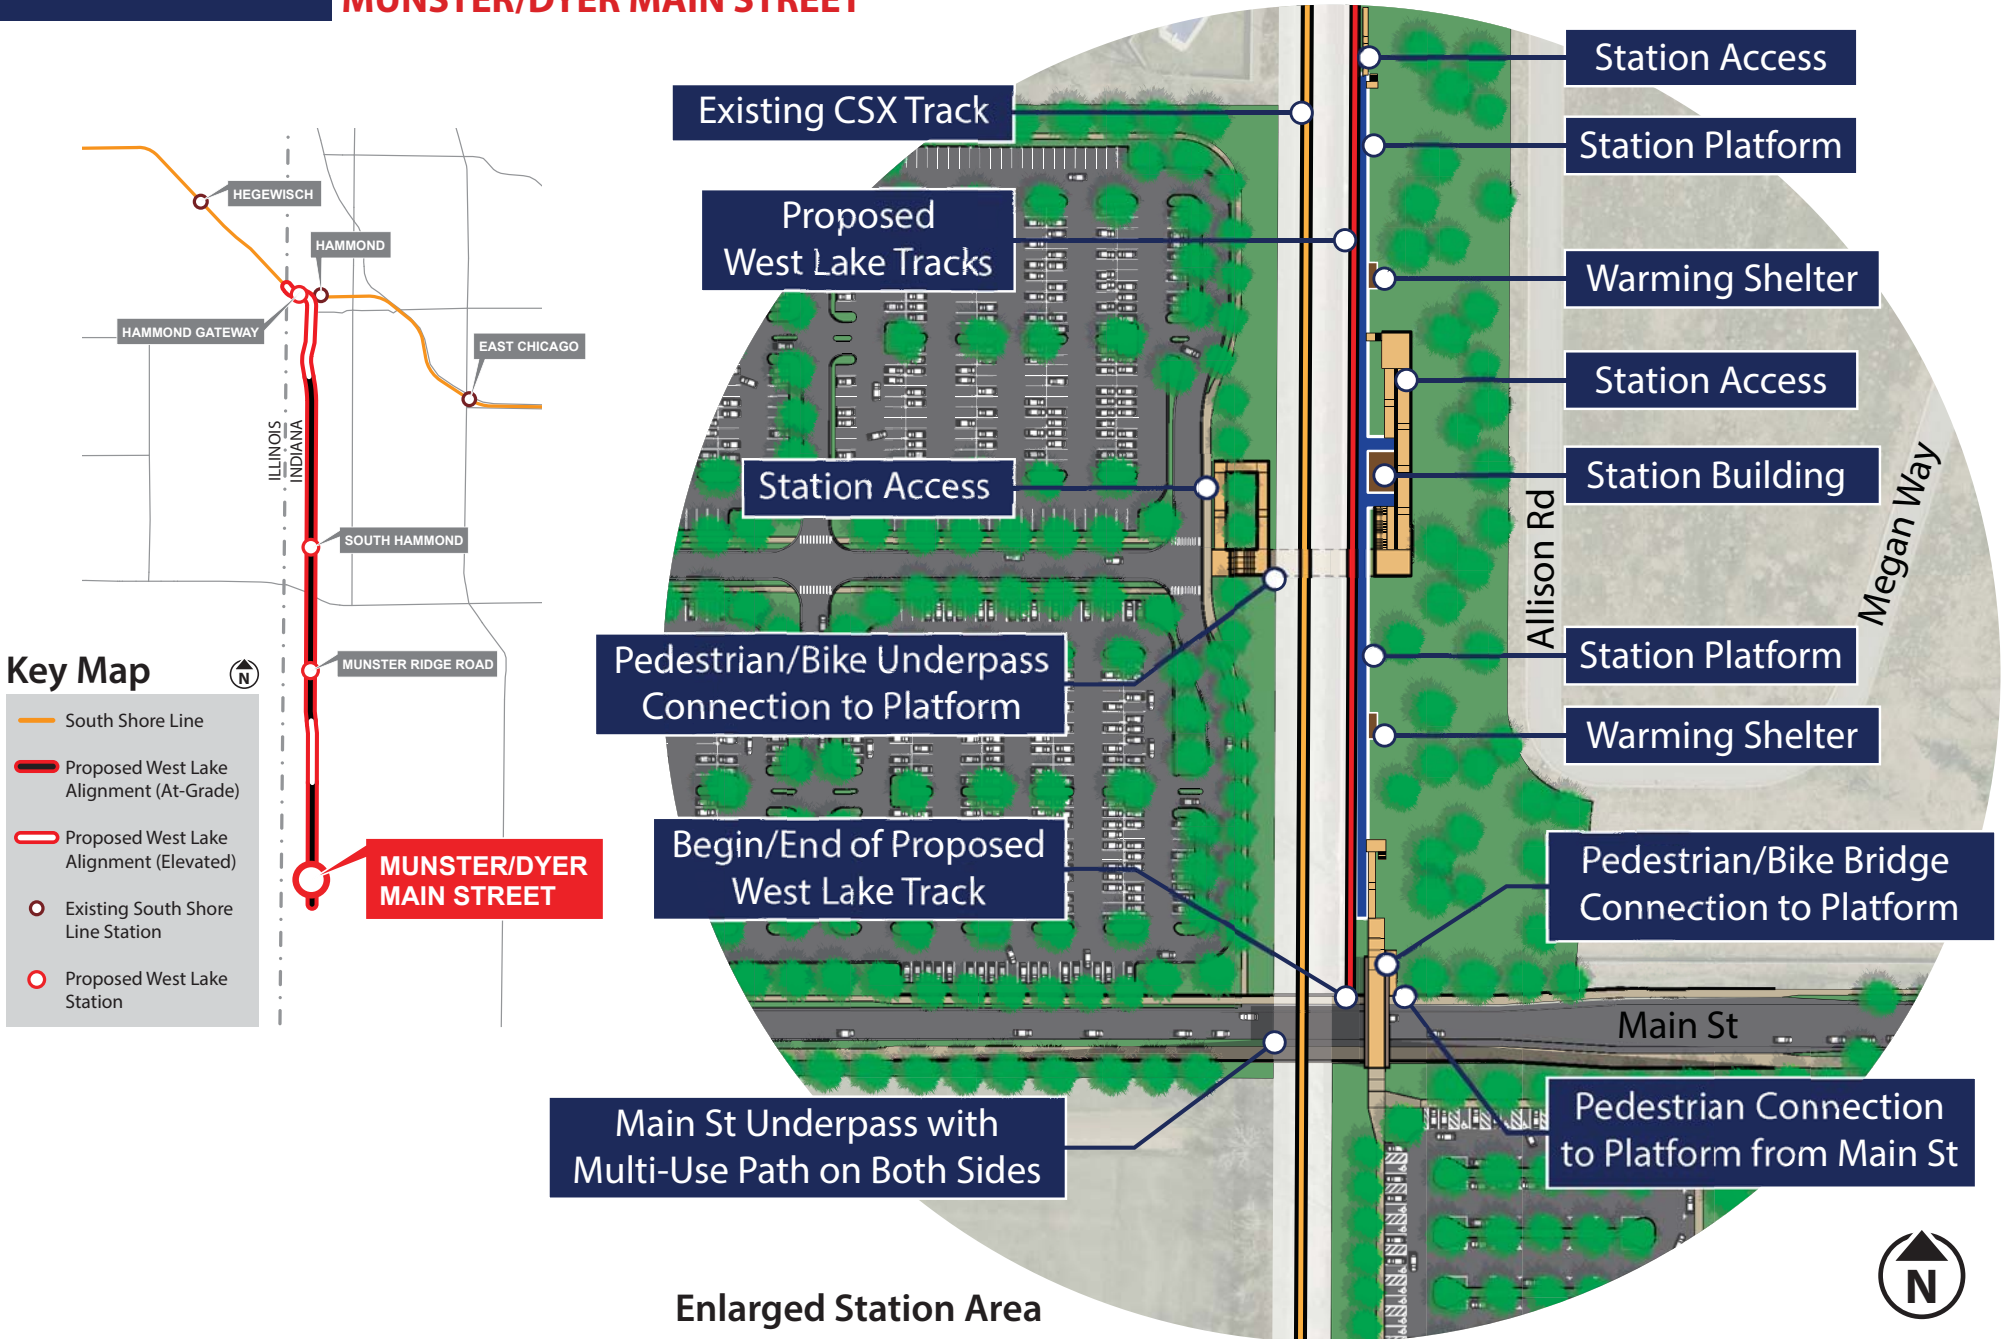

STATION CONCEPT SITE PLAN
MUNSTER/DYER MAIN STREET

Enlarged Station Area

Conceptual Station Area Site Plan

DRAFT

Diagrams are for illustration purposes only and are not to scale.

May 2017